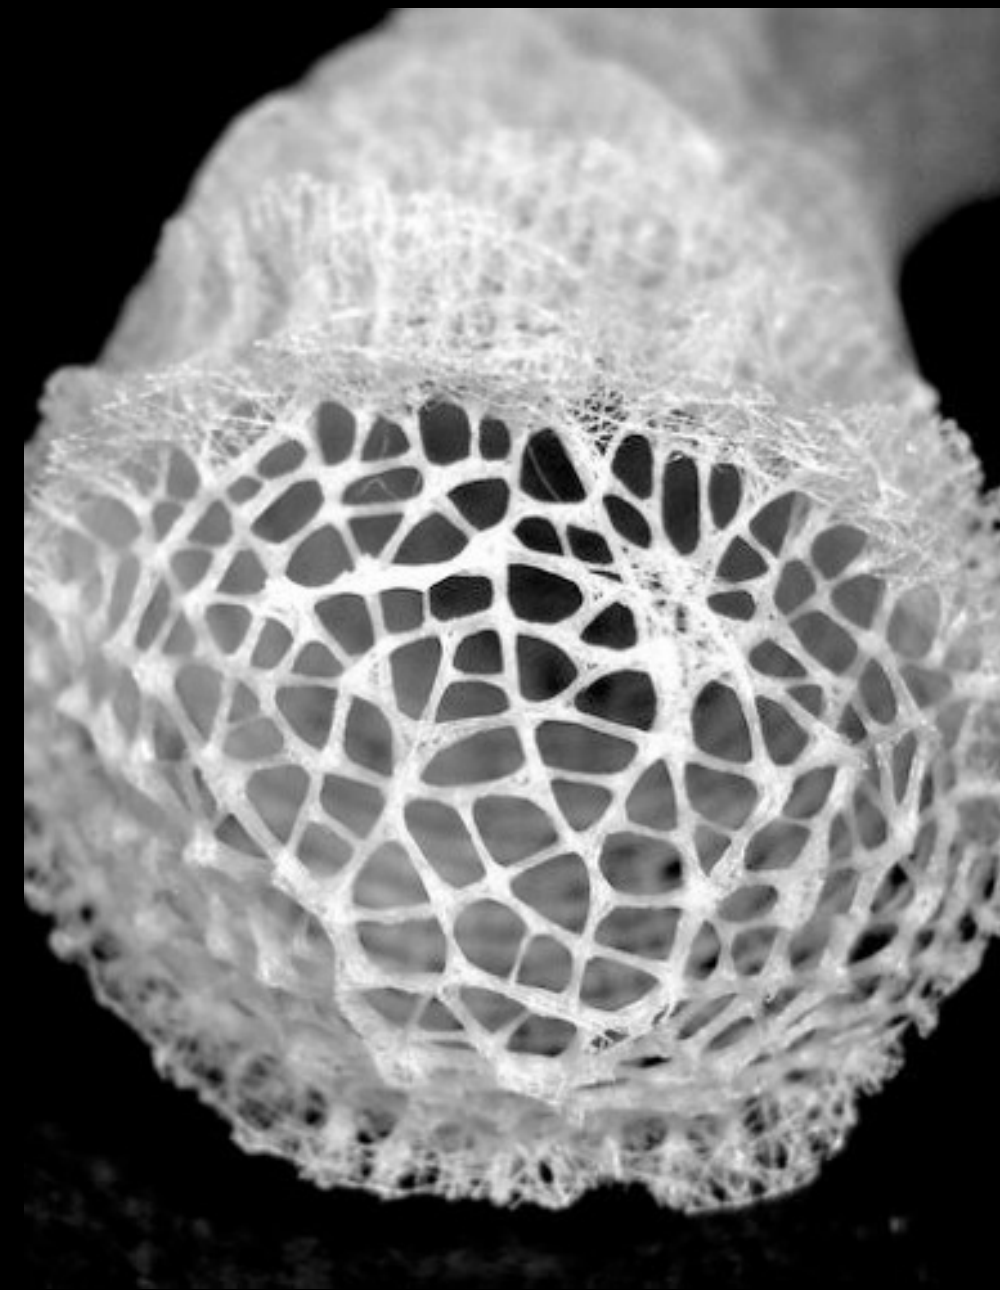

LOS SERES VIVOS

PATRONES Y ESTRATEGIAS

A black and white photograph of a baobab forest. The trees are tall and slender with thick, textured trunks and rounded, leafy canopies. The sky is dark with some light clouds. A teal gradient overlay is present across the middle of the image, containing white text.

Br

QUÍMICA DE LA VIDA

LAS FORMAS EN LA VIDA TERRESTRE

PATRONES

LA
PROPORCIÓN
ÁUREA
CORRESPONDE
AL FLUJO DE
LA VIDA

DINÁMICA ABIERTA LEJOS DEL EQUILIBRIO

ESTRATEGIAS

Alexander / Tambopata Research Center