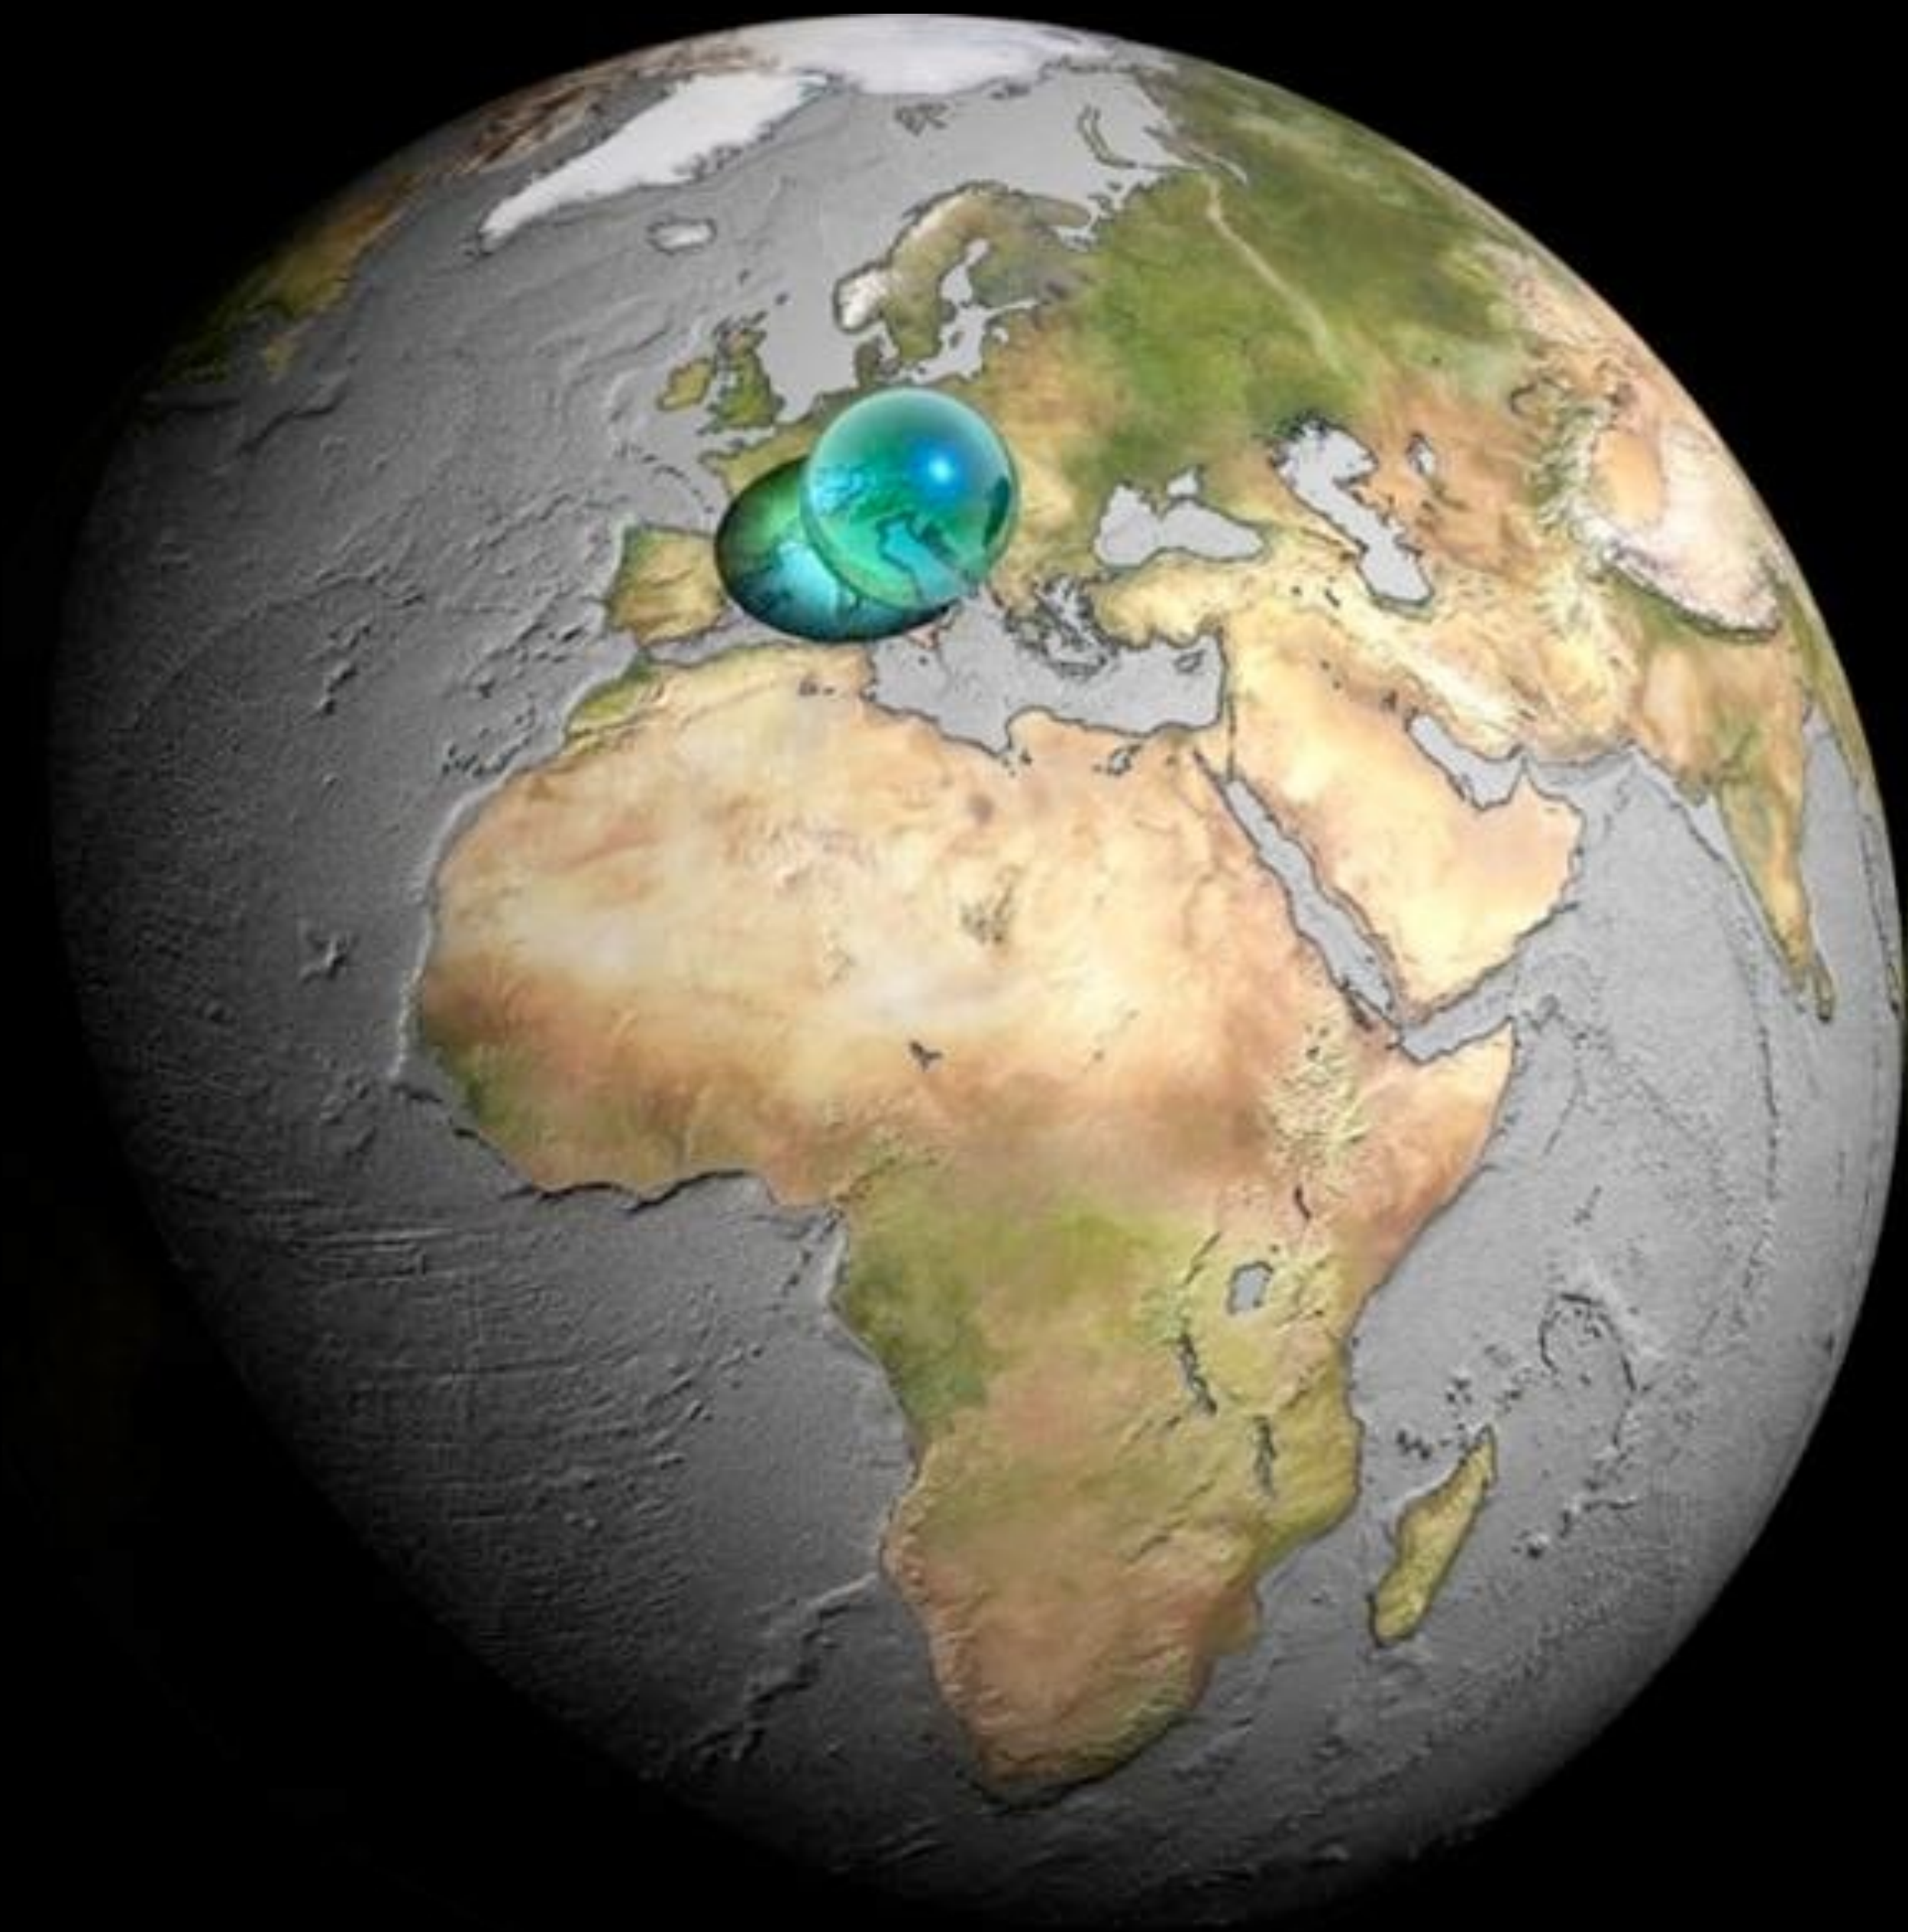

LOS SERES VIVOS

PATRONES Y ESTRATEGIAS

A black and white photograph of a baobab forest. The trees are tall and slender with thick, textured trunks and rounded, leafy canopies. The sky is dark with some light clouds. A teal gradient overlay is present across the middle of the image, containing white text.

LA VIDA EN LA TIERRA TIENE
LÍMITES Y BORDES

Parque Nacional Santa Rosa
Abril, 2017

Parque Nacional Santa Rosa
Mayo, 2017

Parque Nacional Santa Rosa
Octubre, 2017

Parque Nacional Santa Rosa
Enero, 2018

QUÍMICA DE LA VIDA