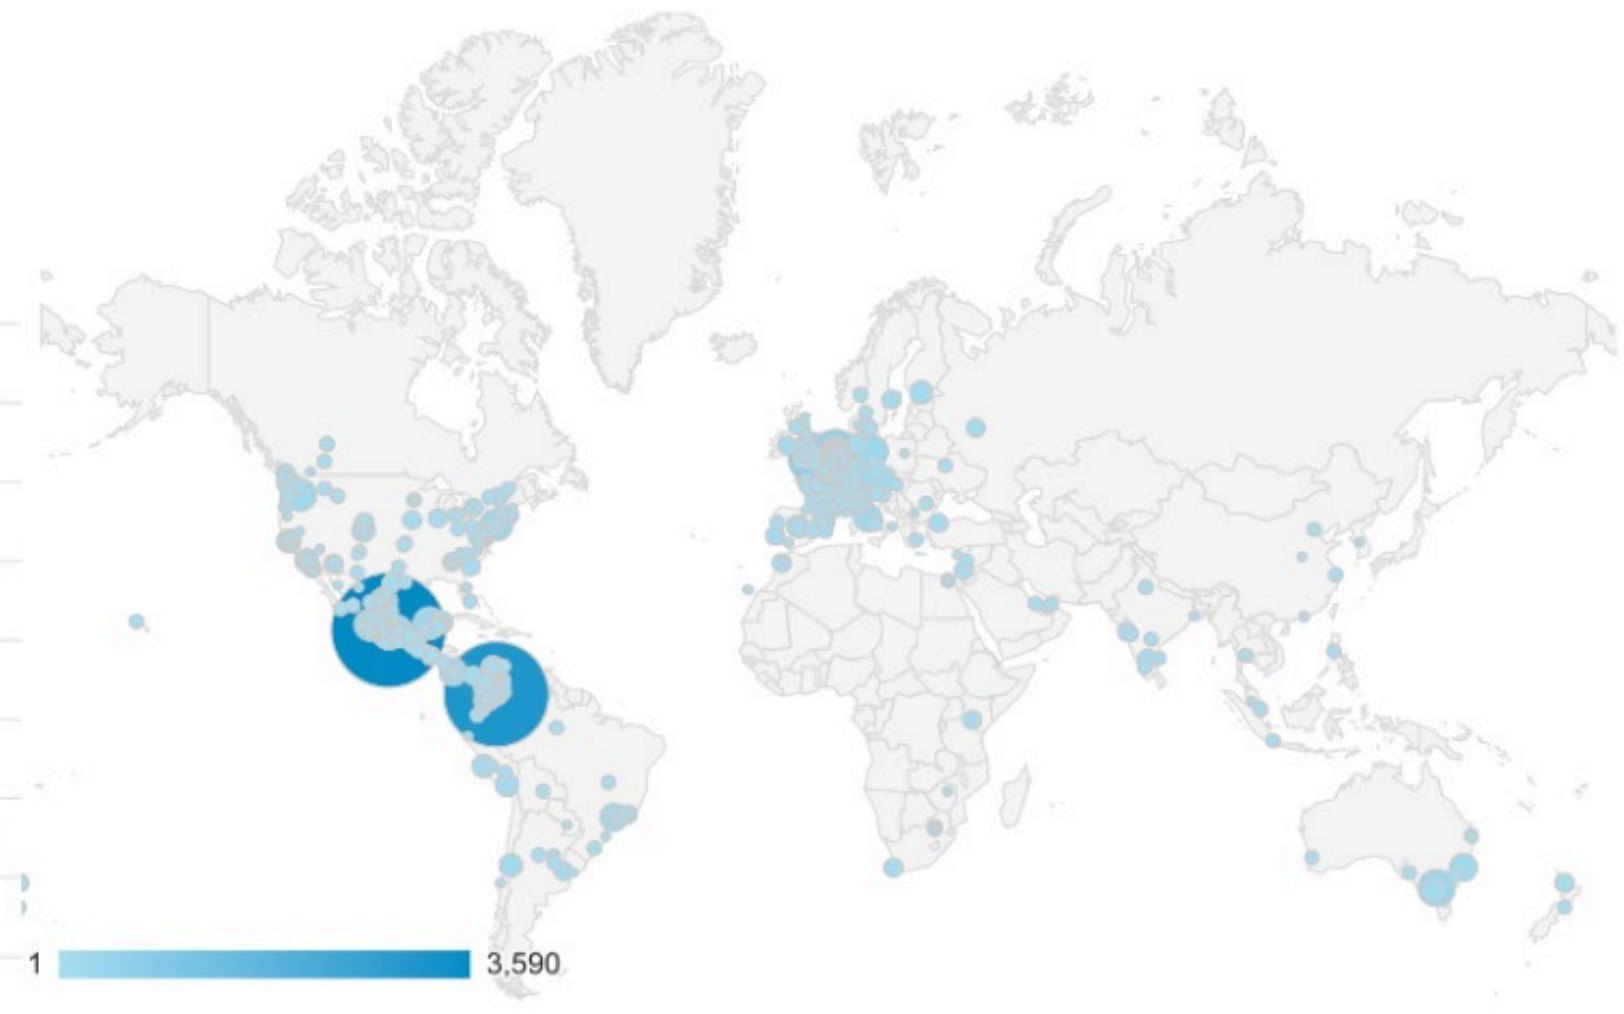

PENSAMIENTO ECOSISTÉMICO

Analytics

Audience

Overview

Feb 3, 2017 - Nov 30, 2021

TOTAL Pageviews
435,422

- Reached Countries
165
1. Mexico
 2. United States
 3. Colombia
 4. Netherlands
 5. France
 6. United Kingdom
 7. Belgium
 8. Italy
 9. Germany
 10. Peru

- Reached Cities
5,082
1. Mexico City
 2. (not set)
 3. Bogota
 4. Amsterdam
 5. Paris
 6. London
 7. Brussels
 8. Valle de Chalco
 9. Melbourne
 10. Milan

Knowledge Ecosystems

12,037

Information Bubbles