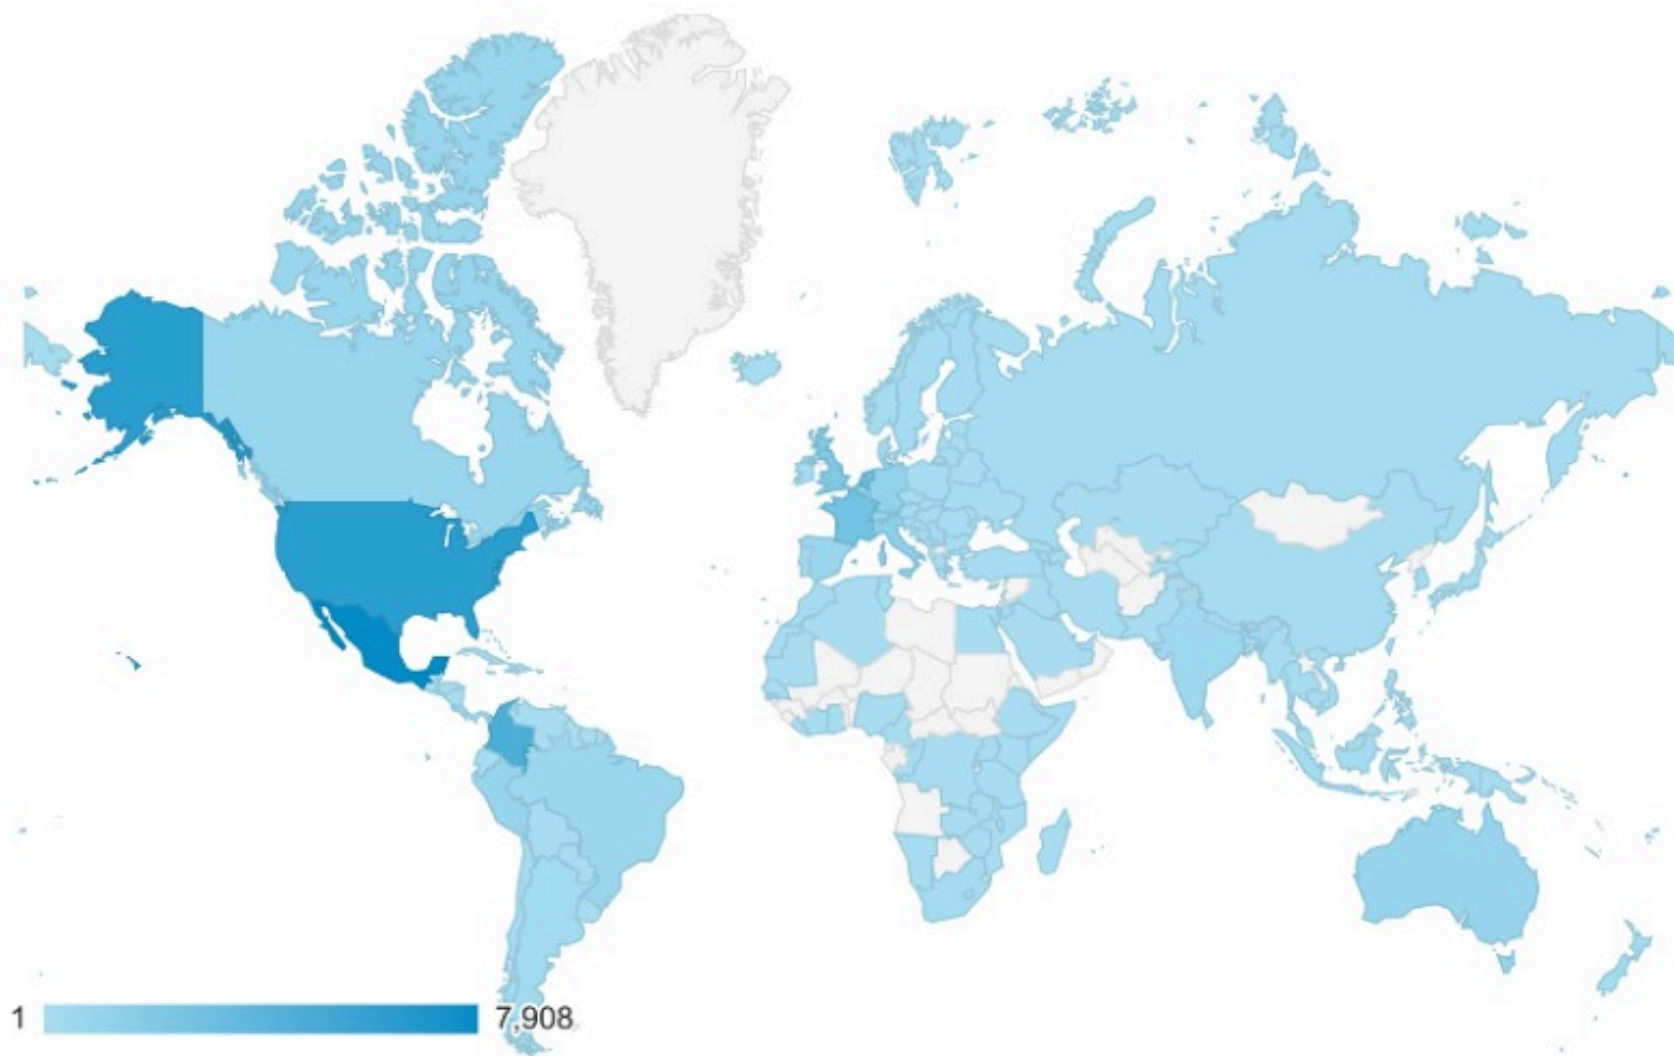

PENSAMIENTO ECOSISTÉMICO

Analytics

Audience

Overview

Feb 3, 2017 - Nov 30, 2021

TOTAL Pageviews
435,422

- Reached Countries
165
1. Mexico
 2. United States
 3. Colombia
 4. Netherlands
 5. France
 6. United Kingdom
 7. Belgium
 8. Italy
 9. Germany
 10. Peru

- Reached Cities
5,082
1. Mexico City
 2. (not set)
 3. Bogota
 4. Amsterdam
 5. Paris
 6. London
 7. Brussels
 8. Valle de Chalco
 9. Melbourne
 10. Milan

Knowledge Ecosystems

12,037

Information Bubbles